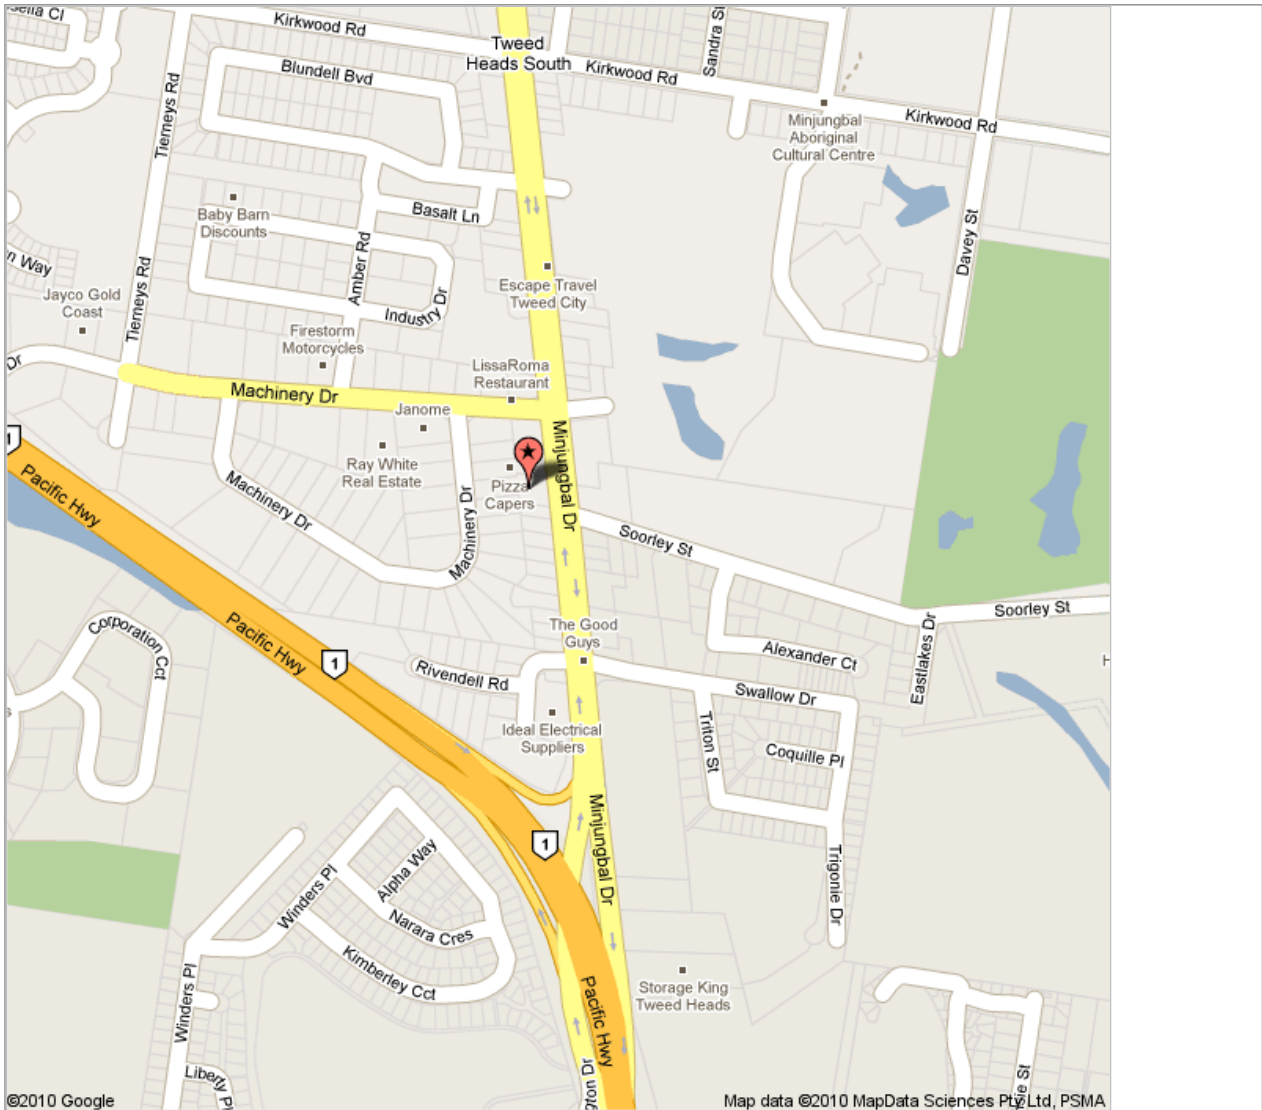

Get Google Maps on your phone
Text the word "GMAPS" to 466453

Hayward & Co. Lawyers Tweed Heads

Our Tweed Heads visited office is located just south of the Machinery Drive/Minjungbal Drive traffic lights. Look for the purple Aussie Home Loans Building.

3 views - Public

Created on Dec 5, 2009 - Updated < 1 minute ago

By [Judy](#)

[Rate this map](#) - [Write a comment](#)

[139 Minjungbal Dr](#)
Tweed Heads South NSW 2486

[139 Minjungbal Dr](#)
Tweed Heads South NSW 2486